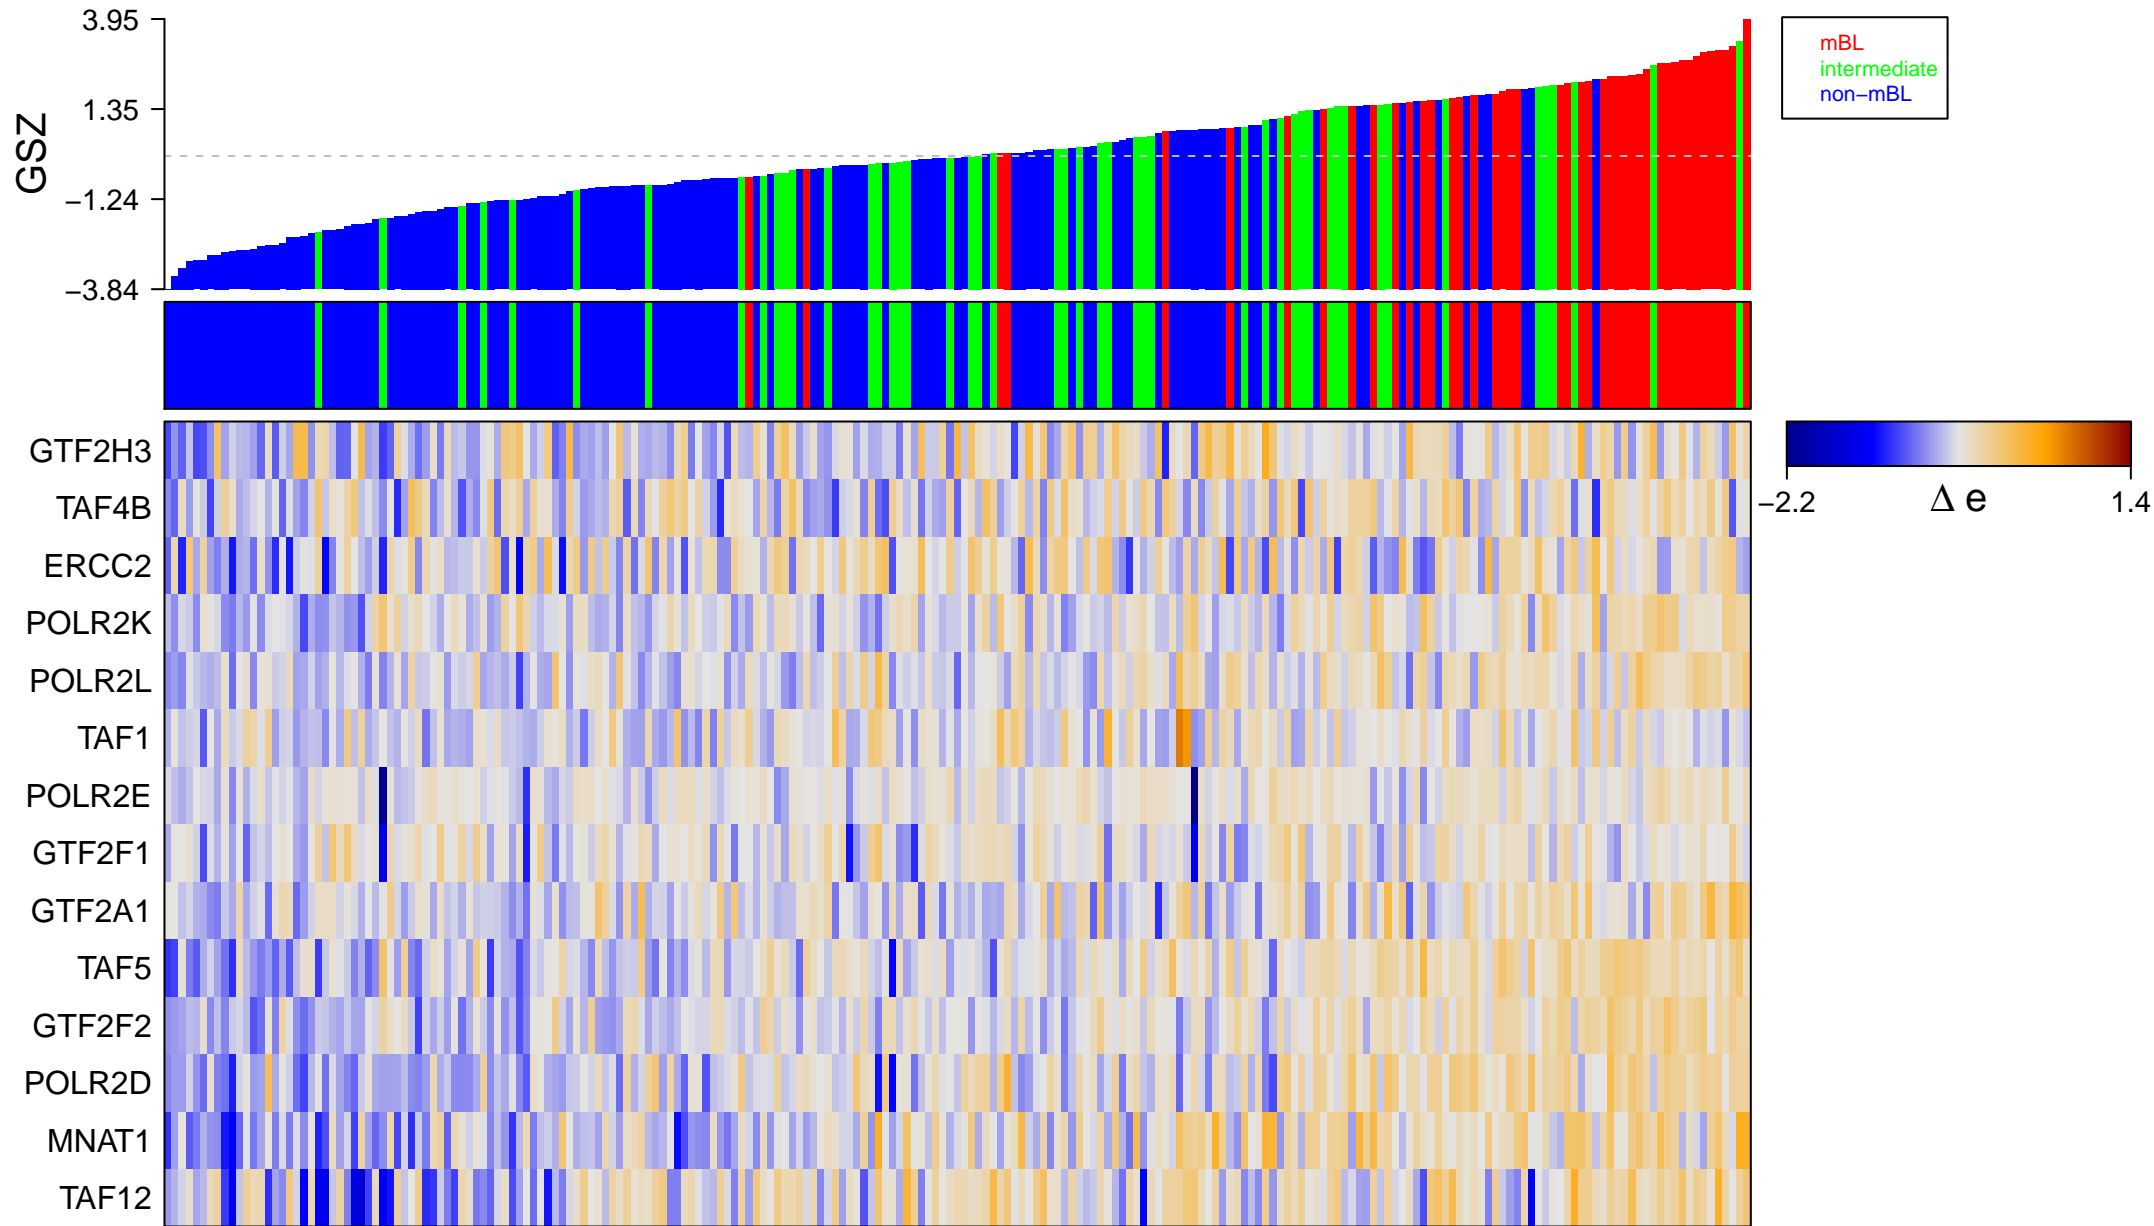

REACTOME_RNA_POL_II_TRANSCRIPTION_PRE_INITIATION_AND_PROMOTER_OPENING

E_RNA_POL_II_TRANSCRIPTION_PRE_INITIATION_AND_PROMOTER_OPENING

■ on
■ -
□ off

REACTOME_RNA_POL_II_TRANSCRIPTION_PRE_INITIATION_AND_PROMOTER_OPENING