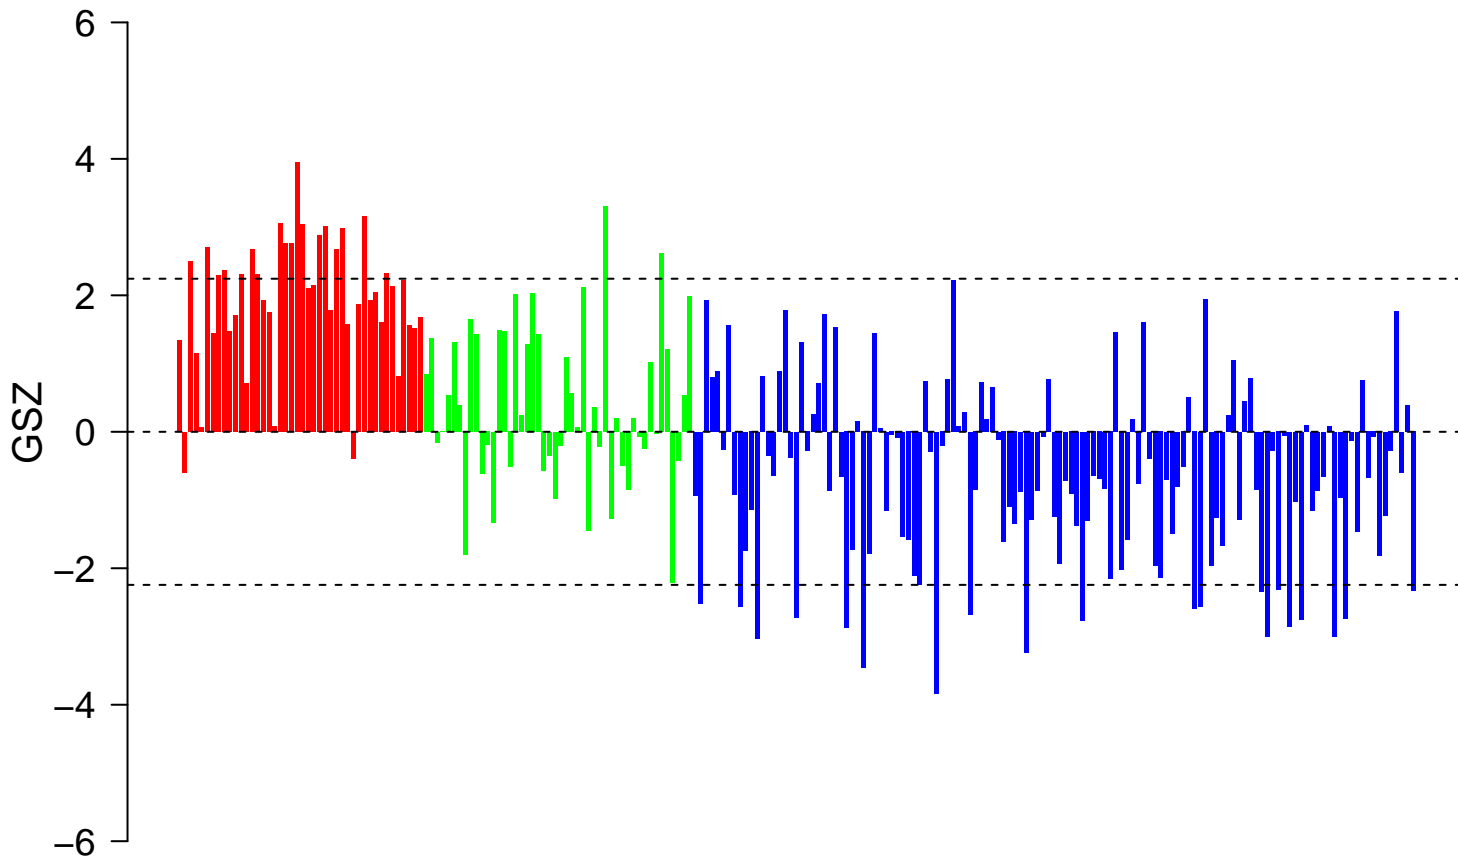

REACTOME_RNA_POL_II_TRANSCRIPTION_PRE_INITIATION_AND_PROMOTER_OPENING

E_RNA_POL_II_TRANSCRIPTION_PRE_INITIATION_AND_PROMOTER_OPENING

■ on
■ -
□ off

REACTOME_RNA_POL_II_TRANSCRIPTION_PRE_INITIATION_AND_PROMOTER_OPENING